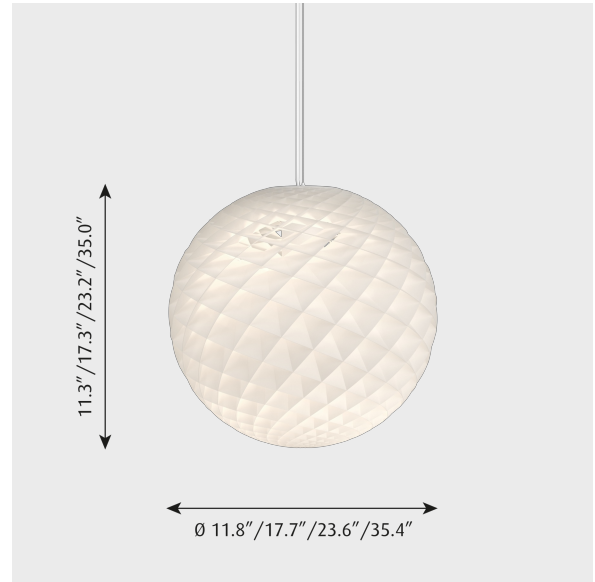

Patera

Project name:

Project type:

Notes: